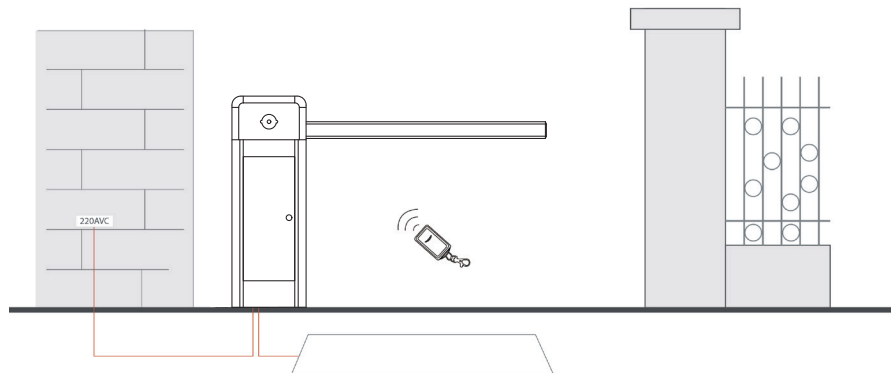

PB4000 Series Parking Barrier

The PB4000 series parking barrier is an ideal automatic car park barrier for parking lot and security control.

The ZKTeco parking product range does not only offer long-life cycle, reliability and quality. Furthermore, based on the extraordinary structural design, the device has a compact size, excellent waterproof dustproof performance and low noise operation. Also it greatly reduces the difficulty of equipment maintenance that effectively reduces the operation cost of the user.

Specifications

Model No.	PB4030L/R	PB4060L/R
Lane width	4m	6m
Opening / closing time	3s	6s
Supply voltage	110V AC or 220V AC	110V AC or 220V AC
Power consumption max.	120W	120W
Frequency	50-60Hz	50-60Hz
Cabinet material	powder coated steel	powder coated steel
Boom material	aluminum alloy	aluminum alloy
Temperature range	-20°C~+60°C	-20°C~+60°C
Humidity range	≤90%	≤90%
Housing dimensions (W x D x H)	328 * 286 * 934(mm)	328 * 286 * 934 (mm)
Packing dimensions (W x D x H)	460 * 420 * 1150 (mm)	460 * 420 * 1150 (mm)
Net weight (without boom)	60kg	60kg
Gross weight (without boom)	70kg	70kg

Dimensions

L: Cabinet on left side

R: Cabinet on right side

Typical Installation

ZKTECO CO., LTD.
www.zkteco.com
 E-mail: sales@zkteco.com

© Copyright 2018. ZKTECO CO., LTD. ZKTeco Logo is a registered trademark of ZKTECO CO., LTD. or a related company. All other products and company names mentioned are used for identification purposes only and may be the trademarks of their respective owners. All specifications are subject to change without notice. All rights reserved.