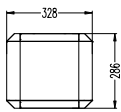

Specifications

Model No.	PB4030L/R	PB4060L/R
Lane width	4m	6m
Opening / closing time	3s	6s
Supply voltage	110V AC or 220V AC	110V AC or 220V AC
Power consumption max.	120W	120W
Frequency	50-60Hz	50-60Hz
Cabinet material	powder coated steel	powder coated steel
Boom material	aluminum alloy	aluminum alloy
Temperature range	-20°C~+60°C	-20°C~+60°C
Humidity range	≤90%	≤90%
Housing dimensions (W x D x H)	328 * 286 * 934(mm)	328 * 286 * 934 (mm)
Packing dimensions (W x D x H)	460 * 420 * 1150 (mm)	460 * 420 * 1150 (mm)
Net weight (without boom)	60kg	60kg
Gross weight (without boom)	70kg	70kg

Dimensions

L: Cabinet on left side

R: Cabinet on right side

Typical Installation

ZKTECO CO., LTD.
www.zkteco.com
 E-mail: sales@zkteco.com

© Copyright 2018. ZKTECO CO., LTD. ZKTeco Logo is a registered trademark of ZKTECO CO., LTD. or a related company. All other products and company names mentioned are used for identification purposes only and may be the trademarks of their respective owners. All specifications are subject to change without notice. All rights reserved.